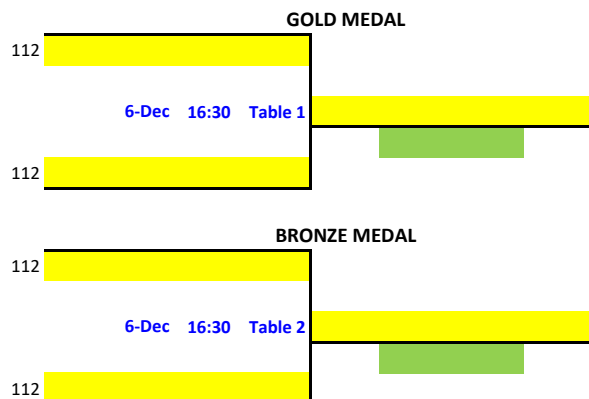

2017 Pacific Mini Games, Port Vila, VANUATU

WOMENS TEAM

Medal matches at 16:30 Wednesday 6th December

Day	Time	Table	Match
4-Dec	11:00	2	1-4
		4	2-5
		6	3-6
5-Dec	9:00	6	1-5
		4	2-6
		2	3-4
5-Dec	13:00	4	1-3
		2	2-4
		6	5-6
5-Dec	17:00	2	1-2
		6	3-5
		4	4-6
6-Dec	11:15	4	1-6
		2	2-3
		6	4-5

			1	2	3	4	5	6	Points	Pos.
1	203	NEW CALEDONIA	NCL			5-0	4-1		4	1
2	206	VANUATU	VAN				5-0	5-0	4	1
3	201	FIJI	FIJ			5-0		5-0	4	1
4	202	SOLOMON ISLANDS	SOL	0-5		0-5			2	4
5	204	PAPUA NEW GUINEA	PNG	1-4	0-5				2	4
6	205	TUVALU	TUV		0-5	0-5			2	4