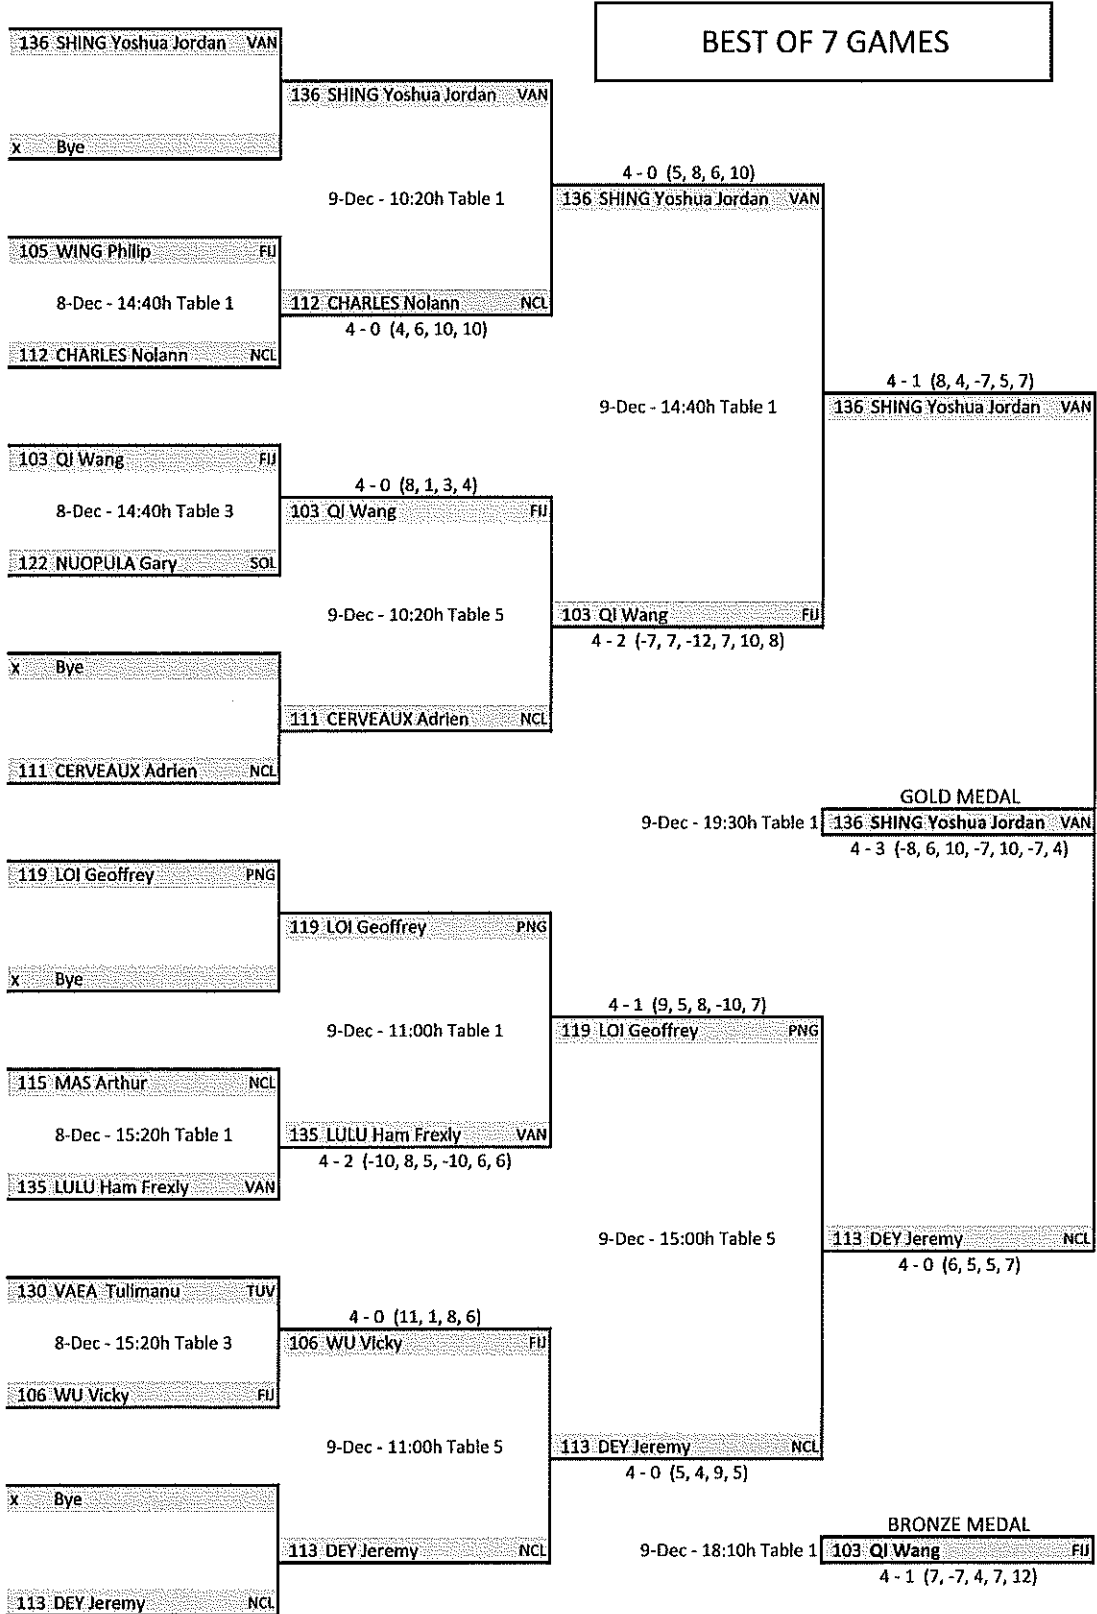

## 2017 Pacific Mini Games Port Vila, Vanuatu

### MEN'S SINGLES - MAIN DRAW

**2017 Pacific Mini Games  
Port Vila, Vanuatu**

**MEDAL STANDINGS**

COUNTRY	GOLD	SILVER	BRONZE	TOTAL
VANUATU	6	2	3	11
FIJI	4	2	4	10
NEW CALEDONIA	1	5	1	7
PAPUA NEW GUINEA		1	1	2
TUVALU		1		1
SOLOMON ISLANDS			1	1