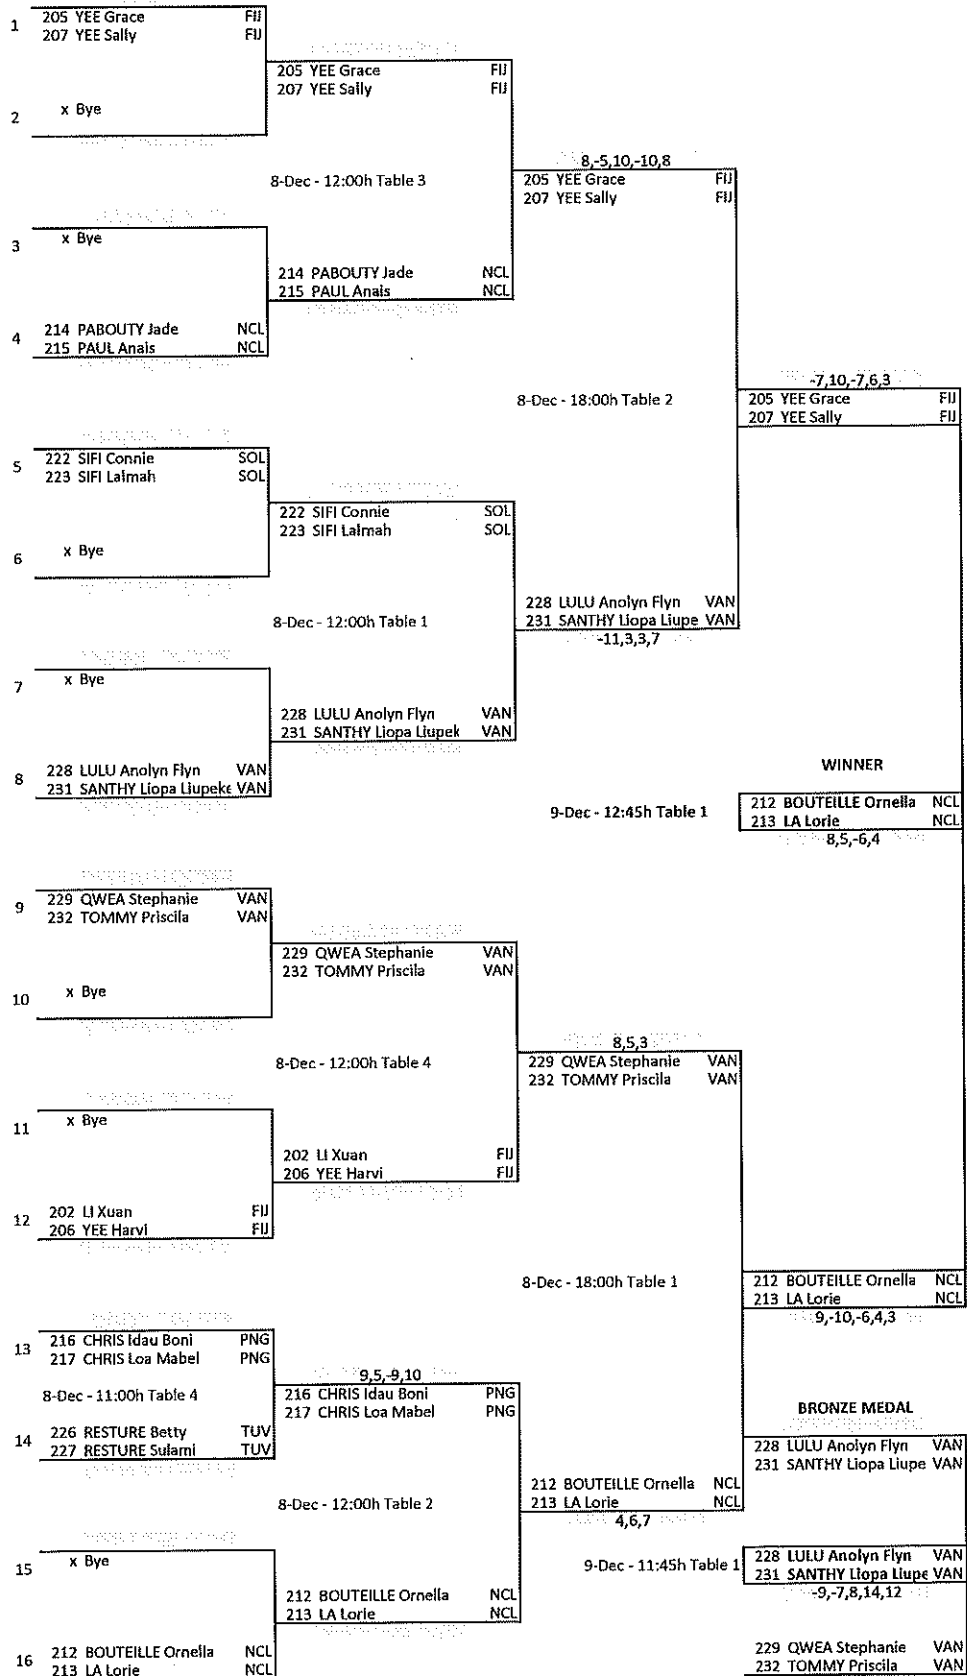

2017 Pacific Mini Games Port Vila, Vanuatu

WOMEN'S DOUBLES

Quarter final

Semi final

**2017 Pacific Mini Games
Port Vila, Vanuatu**

MEDAL STANDINGS

COUNTRY	GOLD	SILVER	BRONZE	TOTAL

MEDAL LIST - INDIVIDUAL EVENTS